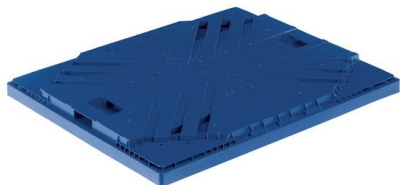

1205X1005 MM VW AUTOMOTIVE PALLET LID, BLUE

SKU: PAD1210BLUE
Categories: [Accessories](#)

MORE INFORMATION

Weight	7,5 kg
External dimensions (length x width) / mm	
Height / mm	100
Product of use	Pallet lid
Packaging unit / piece	50
Colour	Blue
Material	PP-C