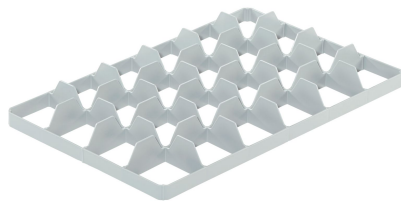

**BASICLINE BOTTOM GLASS
INSERT, 554X353X60 MM, 24
(4X6) NESTS**

SKU: CON01LD0711
Categories: [Accessories](#)

MORE INFORMATION

Weight	0,435 kg
External dimensions (length x width) / mm	
Height / mm	
Internal dimension	
Product of use	Crate insert , Divider
Packaging unit / piece	200
Colour	Grey
Material	PP-C