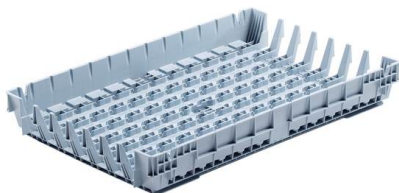

LOGISTICS TRAY FOR AUTOMATED SYSTEMS, 676X440X93 MM

SKU: CON01LD0625
Categories: [Trays](#)

MORE INFORMATION

Weight	2,5 kg
External dimensions (length x width) / mm	440×676
Height / mm	93
Internal dimension	620x410x73
Product of use	Logistics tray
Colour	Grey