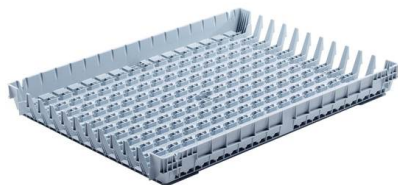

LOGISTICS TRAY FOR AUTOMATED SYSTEMS, 876X640X93 MM

SKU: CON01LD0626
Categories: [Trays](#)

MORE INFORMATION

Weight	4,7 kg
External dimensions (length x width) / mm	876×640
Height / mm	93
Internal dimension	820x610x73
Product of use	Logistics tray
Colour	Grey