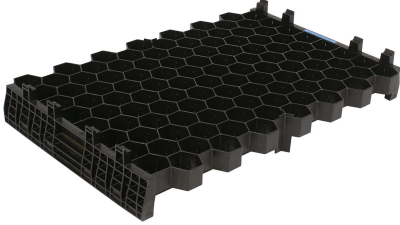

PLANTING TRAY 600X400X90 MM, 112 HONEYCOMB

SKU: CON01LD0557
Categories: [Trays](#)

MORE INFORMATION

Weight	1,42 kg
External dimensions (length x width) / mm	600×400
Height / mm	90
Product of use	Planter tray
Socket design	Perforated
Packaging unit / piece	150
Colour	Black
Material	HDPE