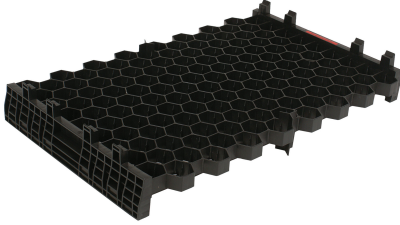

PLANTING TRAY 600X400X90 MM, 144 HONEYCOMB

SKU: CON01LD0558
Categories: [Trays](#)

MORE INFORMATION

Weight	1,15 kg
External dimensions (length x width) / mm	600×400
Height / mm	90
Product of use	Planter tray
Socket design	Perforated
Packaging unit / piece	150
Colour	Black
Material	HDPE