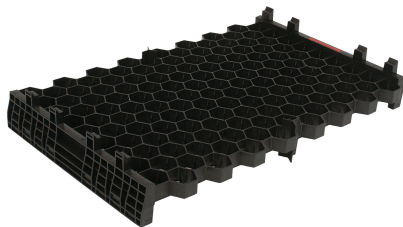

PLANTING TRAY 600X400X90 MM, 144 HONEYCOMB

SKU: CON01LD0558
Categories: [Plastic trays](#)

MORE INFORMATION

Weight	1,15 kg
External dimensions (length x width) / mm	600×400
Height / mm	90
Product use	Planter tray
Bottom design	Perforated
Packaging unit / piece	150
Color	Black
Raw material	HDPE