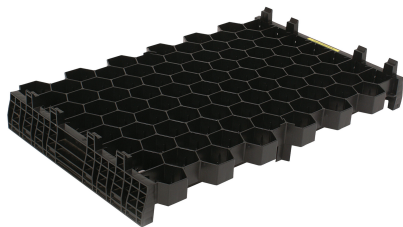

PLANTING TRAY 600X400X90 MM, 90 HONEYCOMB

SKU: CON01LD0556
Categories: [Trays](#)

MORE INFORMATION

Weight	1,32 kg
External dimensions (length x width) / mm	600×400
Height / mm	90
Product of use	Planter tray
Socket design	Perforated
Packaging unit / piece	150
Colour	Black
Material	HDPE