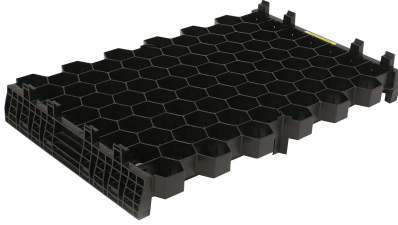

PLANTING TRAY 600X400X90 MM, 90 HONEYCOMB

SKU: CON01LD0556
Categories: [Trays](#)

MORE INFORMATION

Weight	1,32 kg
External dimensions (length x width) / mm	600×400
Height / mm	90
Product of use	Planter tray
Socket design	Perforated
Packaging unit / piece	150
Colour	Black
Material	HDPE