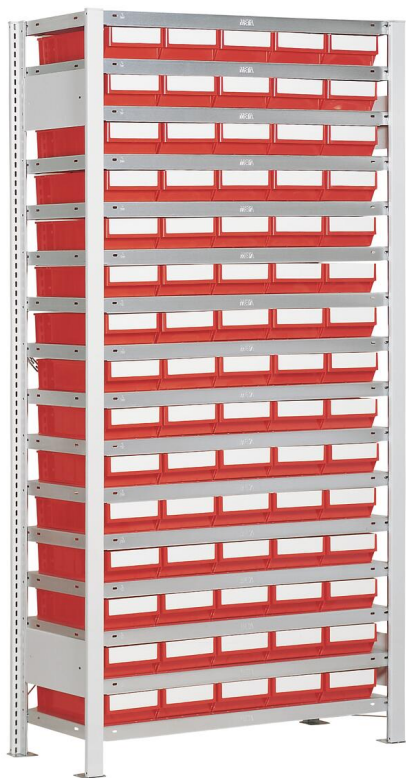

SHELF RACK RACK LAGERBOX FOR SMALL PARTS STORAGE BOX, 1000X300X2000 MM, GREY

SKU: CON02LD0199
Categories: [Accessories](#)

MORE INFORMATION

External dimensions (length x width) / mm	1000×300
Height / mm	2000
Product of use	Rack
Packaging unit / piece	1
Colour	Grey
Material	Steel
Supplementary	CON02LD0138 , CON02LD0139 , CON02LD0140 , CON02LD0141 , CON02LD0142